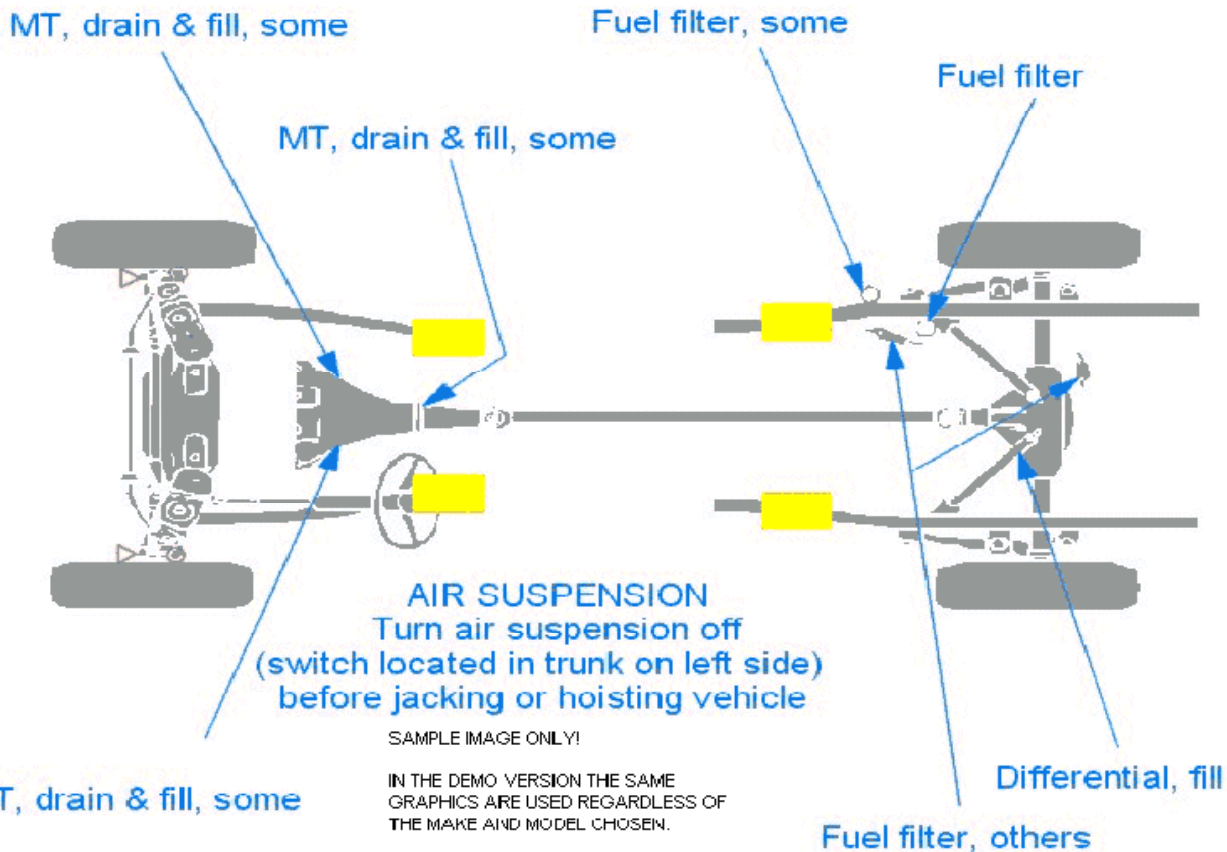

SAMPLE IMAGE ONLY!

IN THE DEMO VERSION THE SAME GRAPHICS ARE USED REGARDLESS OF THE MAKE AND MODEL CHOSEN.

THE LIVE VERSION OF POS-I-LUBE CONTAINS THE CORRECT GRAPHICS FOR EACH VEHICLE.

SAMPLE IMAGE ONLY!

IN THE DEMO VERSION THE SAME GRAPHICS ARE USED REGARDLESS OF THE MAKE AND MODEL CHOSEN.